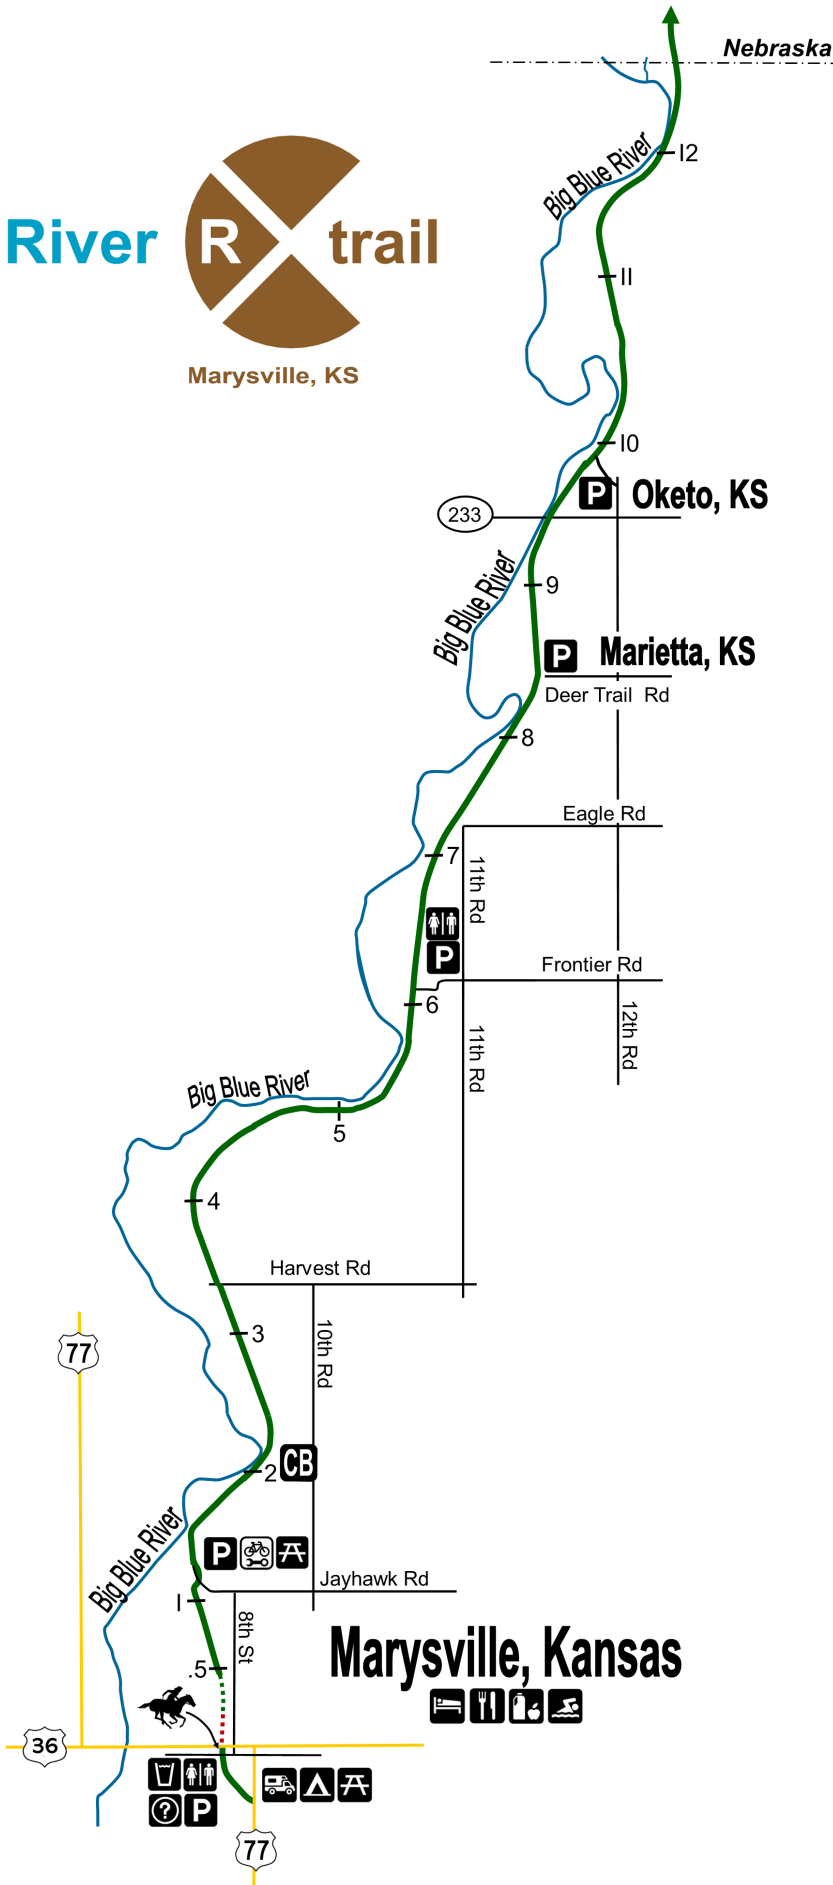

Blue River R trail

Marysville, KS

-  Trail
-  Shared Use Trail
-  Proposed Future Trail - 7th St
-  Trail Mileage Marker
Mile 0 - Pony Express Statue at Hwy 36
-  Parking
-  Covered Bridge
-  Bike Fixit and Air Pump
-  Pony Express Plaza
-  Restrooms and Water across from Statue at 617 Broadway St

Lincoln Nebraska to Marysville, Kansas

Area of Detail