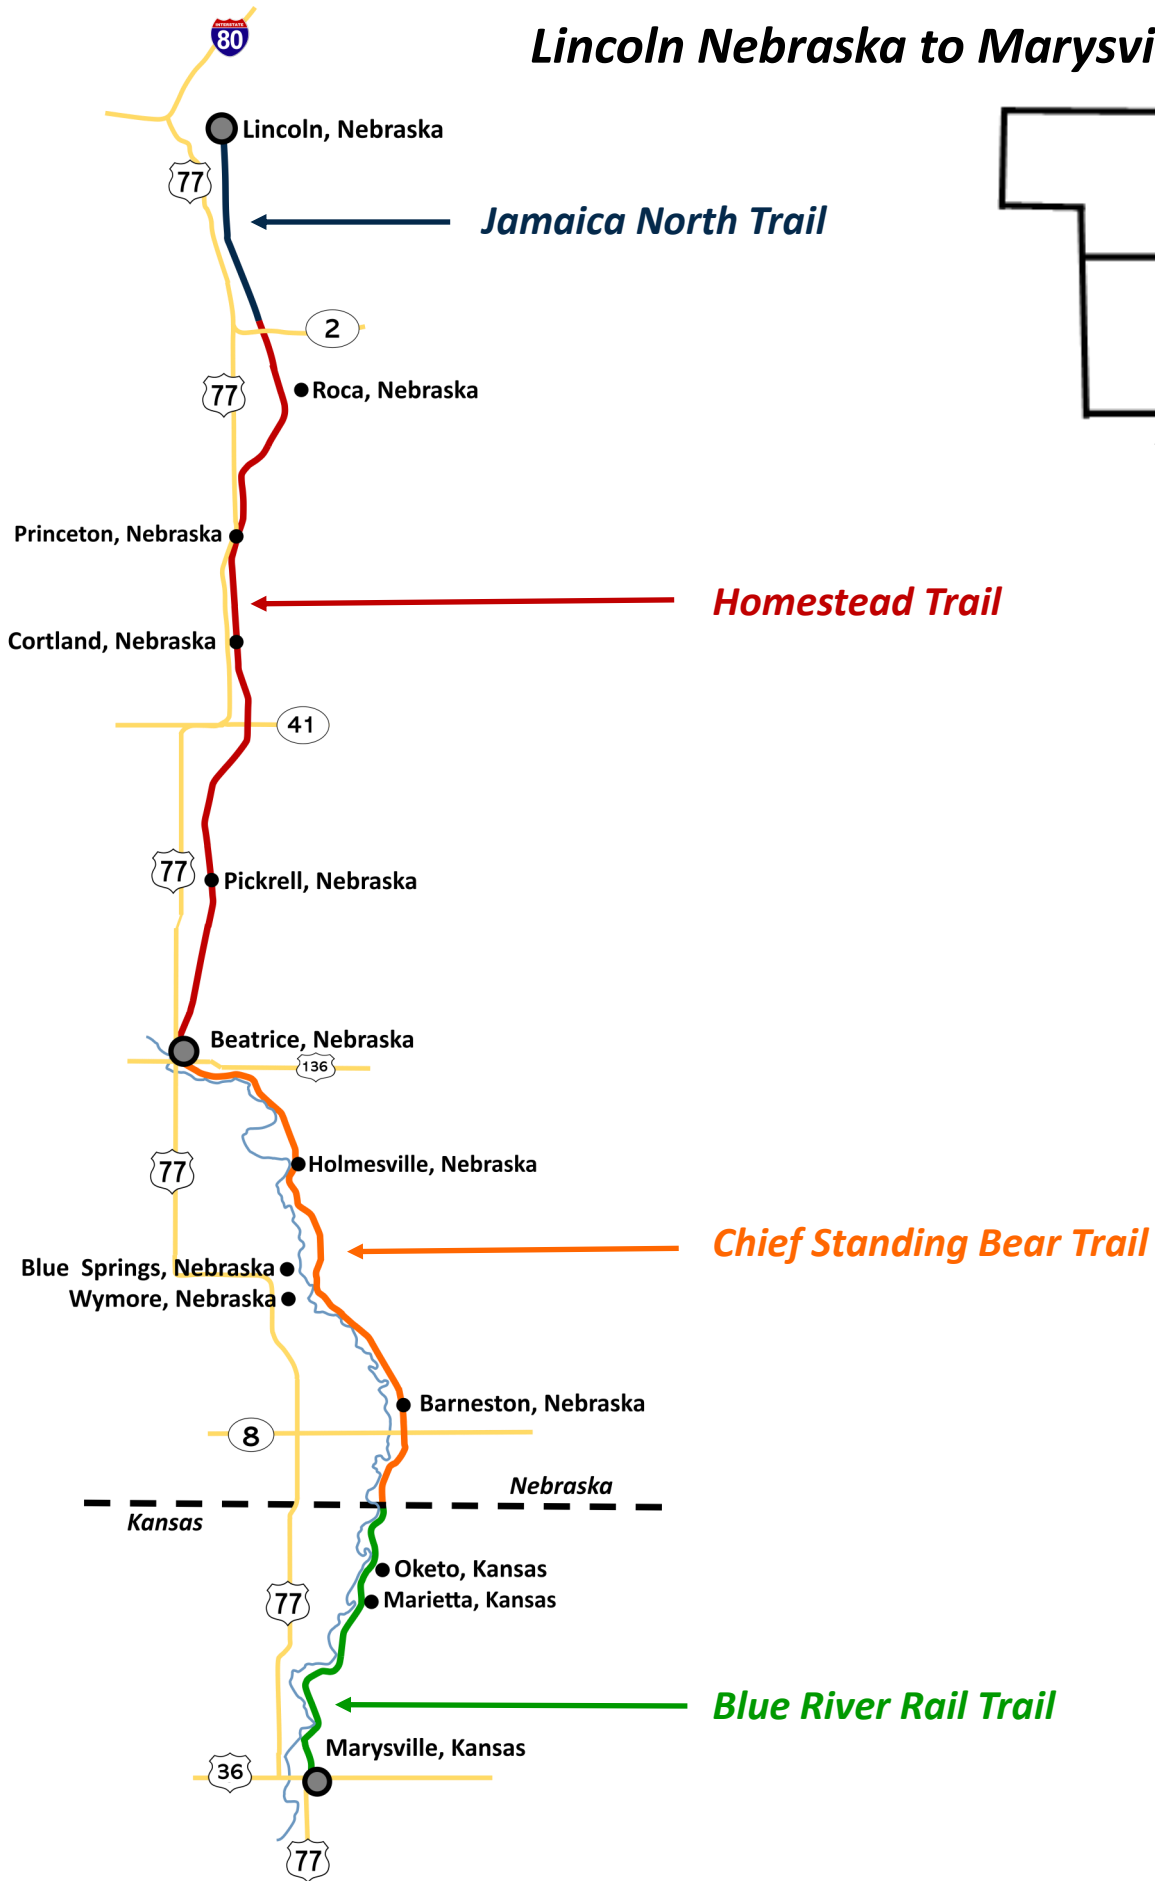

Blue River R trail

Marysville, KS

-  Trail
-  Shared Use Trail
-  Proposed Future Trail - 7th St
-  Trail Mileage Marker
Mile 0 - Pony Express Statue at Hwy 36
-  Parking
-  Covered Bridge
-  Bike Fixit and Air Pump
-  Pony Express Plaza
-  Restrooms and Water across from Statue at 617 Broadway St

Lincoln Nebraska to Marysville, Kansas

Area of Detail